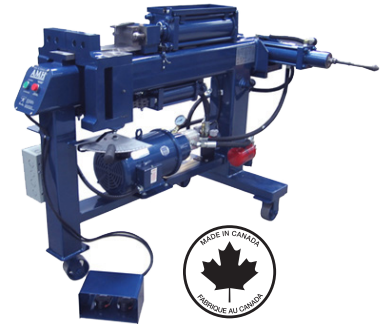

EXHAUST EQUIPMENT

Blue Boy